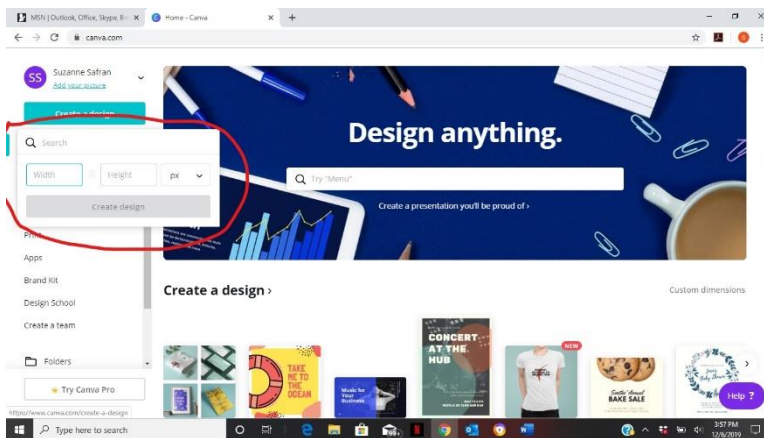

How to Create an Ad for Harlequin Club Playbill

Go to
www.canva.com

Click on
Create a design

Enter Custom Dimensions

Full Page:
Width 2120
Height 3176

Half Page:
Width 2120
Height 1548

Quarter Page:
3.5"x2"