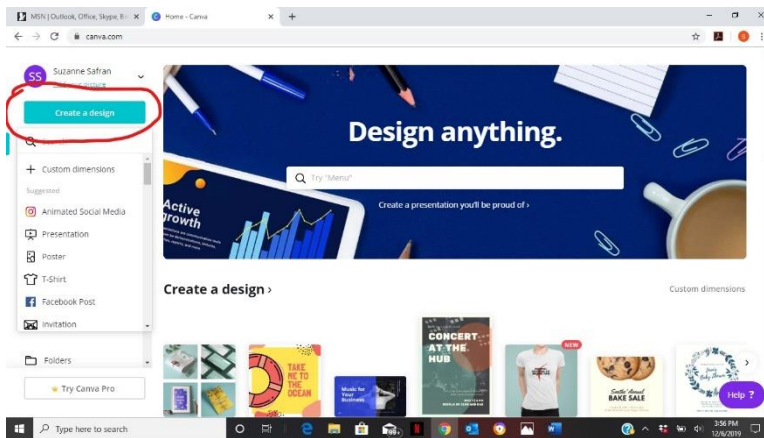

How to Create an Ad for Harlequin Club Playbill

Go to
www.canva.com

Click on
Create a design

Enter Custom Dimensions

Full Page:
Width 2120
Height 3176

Half Page:
Width 2120
Height 1548

Quarter Page:
3.5"x2"