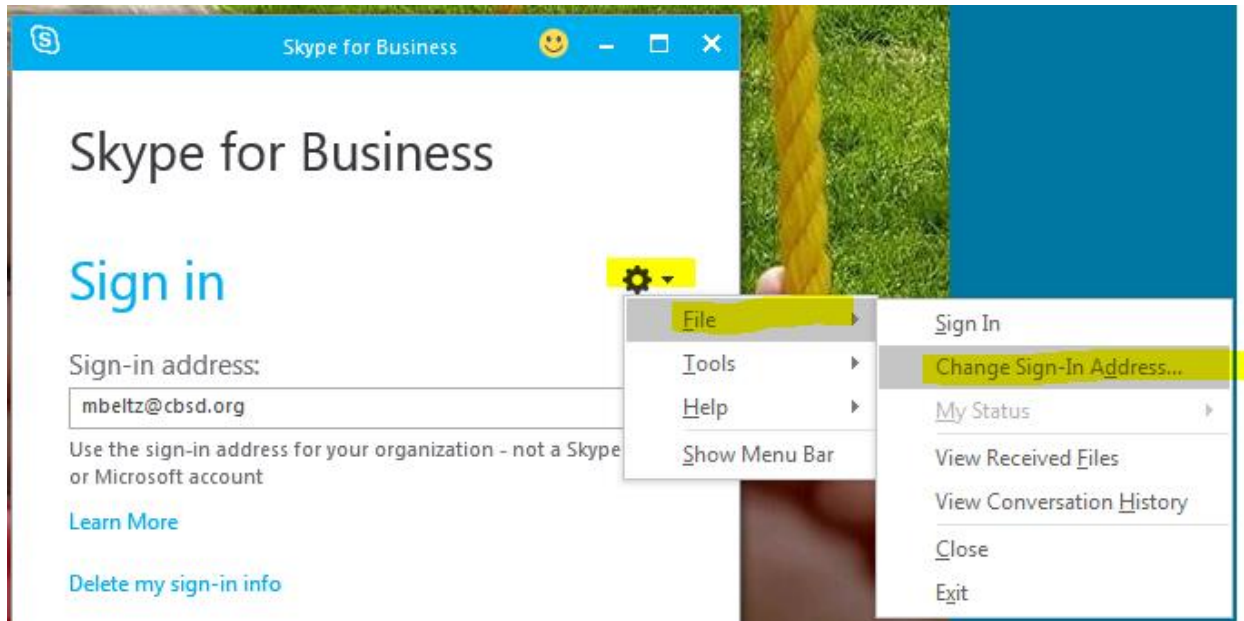

## CHANGE SKYPE SIGN-IN ADDRESS

CHANGE YOUR SIGN-IN BY REMOVING THE **ad.**

Your sign-in address is your email address: yourusername@cbsd.org