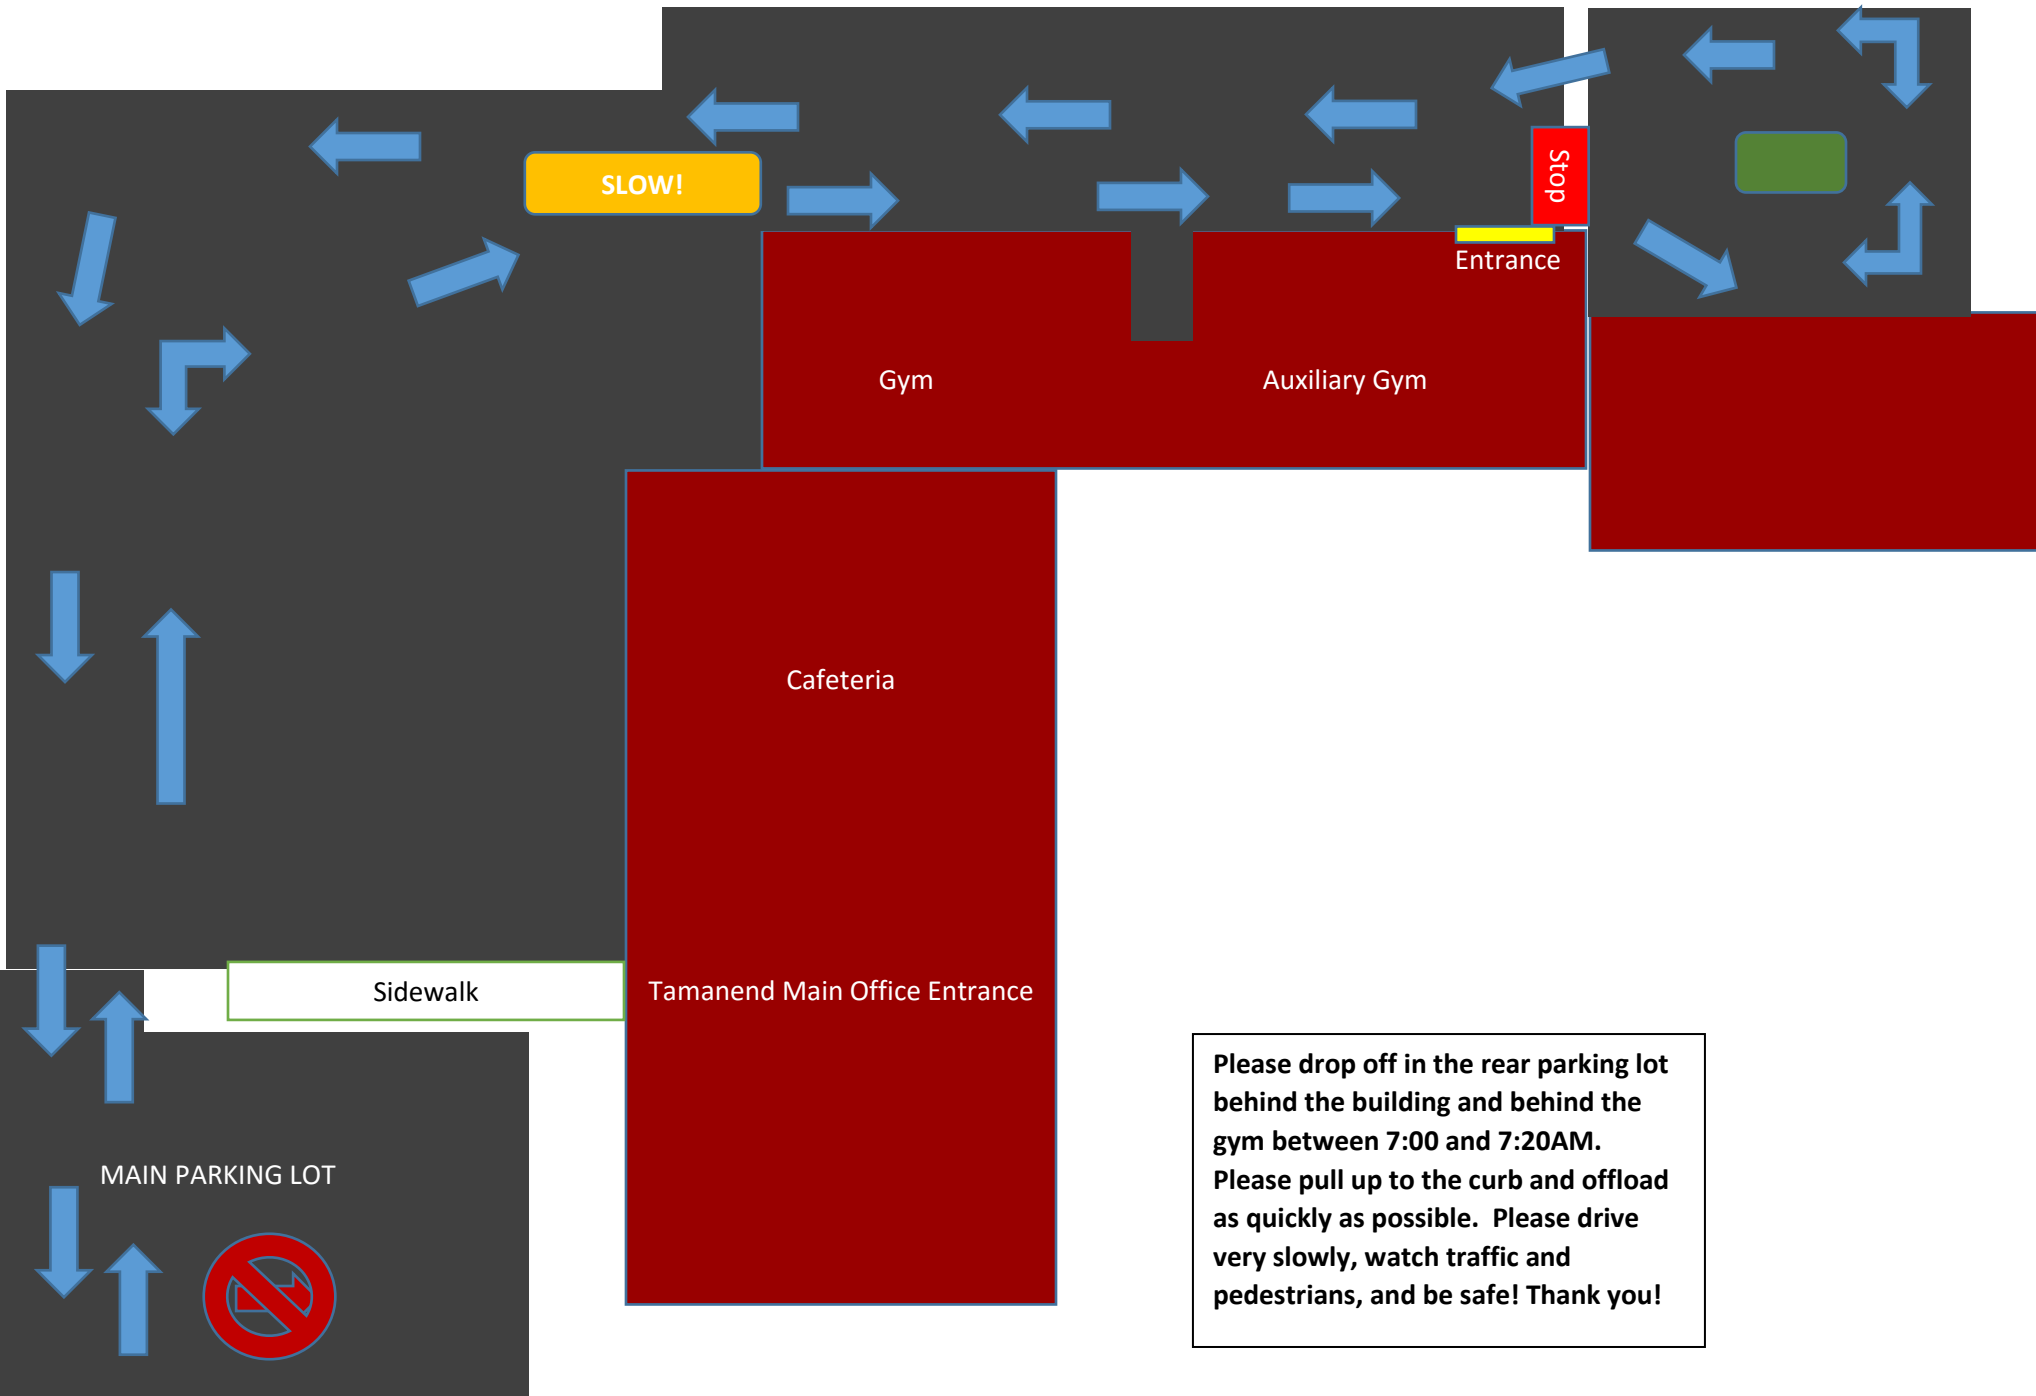

SKI DROP OFF FOR WEEKDAY TRIPS (Please do not arrive before 7:00AM)

Please drop off in the rear parking lot behind the building and behind the gym between 7:00 and 7:20AM. Please pull up to the curb and offload as quickly as possible. Please drive very slowly, watch traffic and pedestrians, and be safe! Thank you!