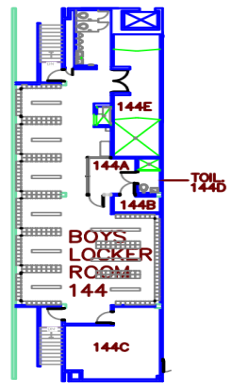

Student Dismissal to Bus or Parent Pickup

Grab and Go Lunch Location

- 7th Grade Exit Doors by Stairwell A, Stairwell B, or Bus Lobby
 - 8th Grade Exit Doors by Stairwell D or Bus Lobby
 - 9th Grade Exit Doors by Stairwell D, Main Entrance, or Bus Lobby
- Parent Pickup located outside at Stairwell A
 - Parent Pickup located outside at Stairwell A
 - Parent Pickup located outside at Stairwell D

MEZZANINE LEVEL BOYS LOCKERS

Grab and Go Lunch Location

HOLICONG MIDDLE SCHOOL
FIRST FLOOR PLAN

HOLICONG MIDDLE SCHOOL
 SECOND FLOOR PLAN