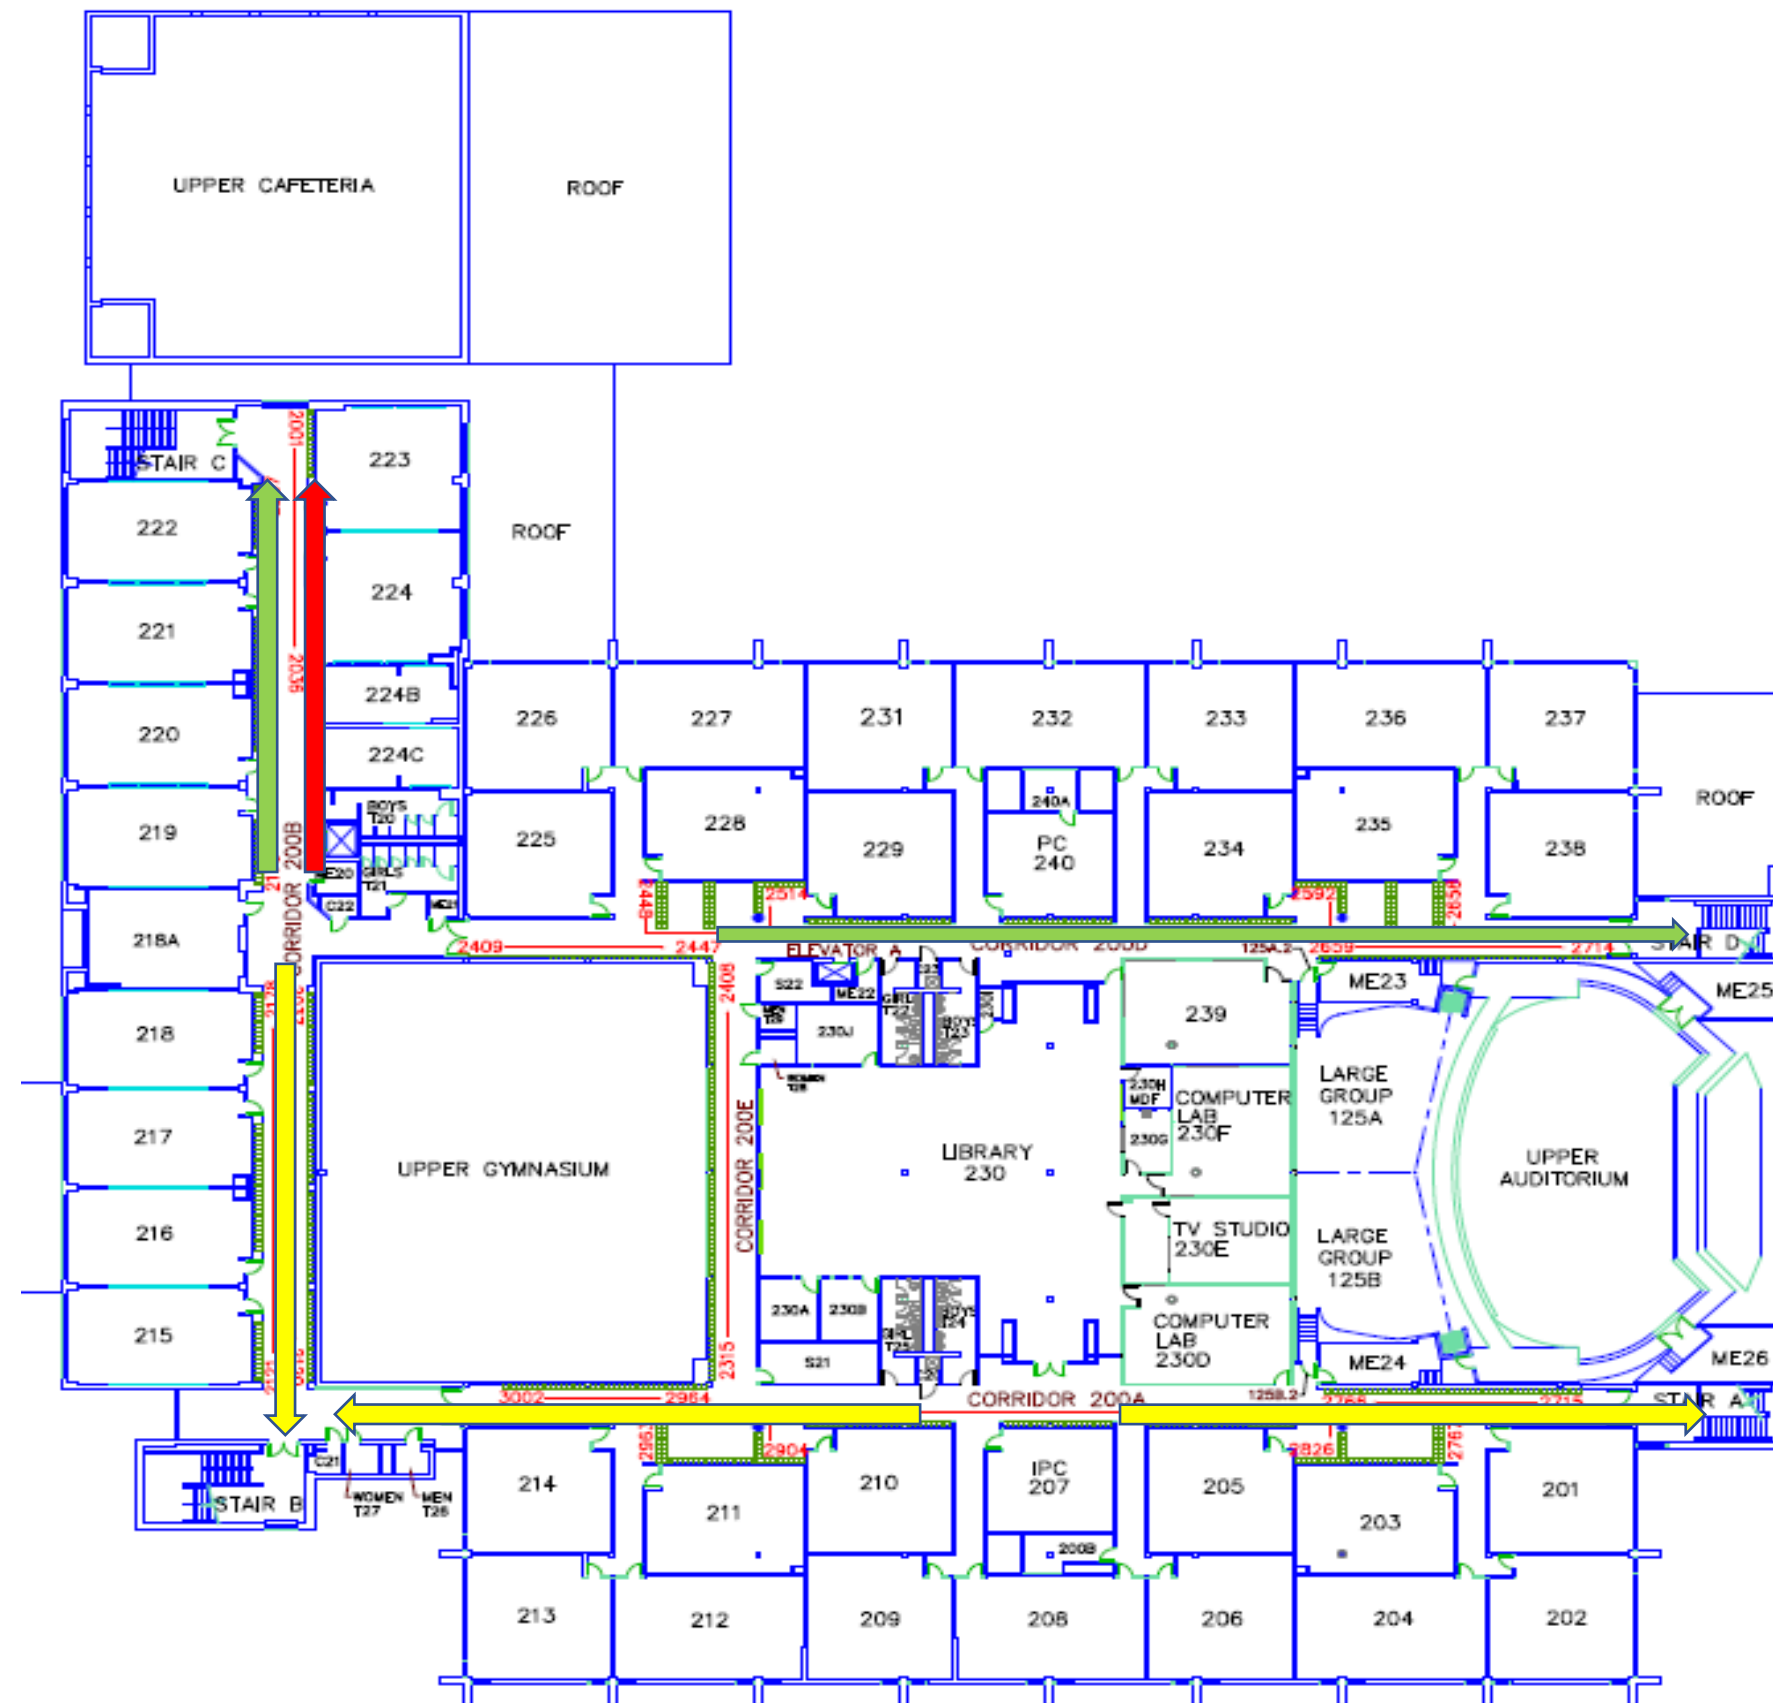

Student Dismissal to Bus or Parent Pickup

Grab and Go Lunch Location

- 7th Grade Exit Doors by Stairwell A, Stairwell B, or Bus Lobby
 - 8th Grade Exit Doors by Stairwell D or Bus Lobby
 - 9th Grade Exit Doors by Stairwell D, Main Entrance, or Bus Lobby
- Parent Pickup located outside at Stairwell A
 - Parent Pickup located outside at Stairwell A
 - Parent Pickup located outside at Stairwell D

MEZZANINE LEVEL BOYS LOCKERS

Grab and Go Lunch Location

HOLICONG MIDDLE SCHOOL
FIRST FLOOR PLAN

HOLICONG MIDDLE SCHOOL
 SECOND FLOOR PLAN