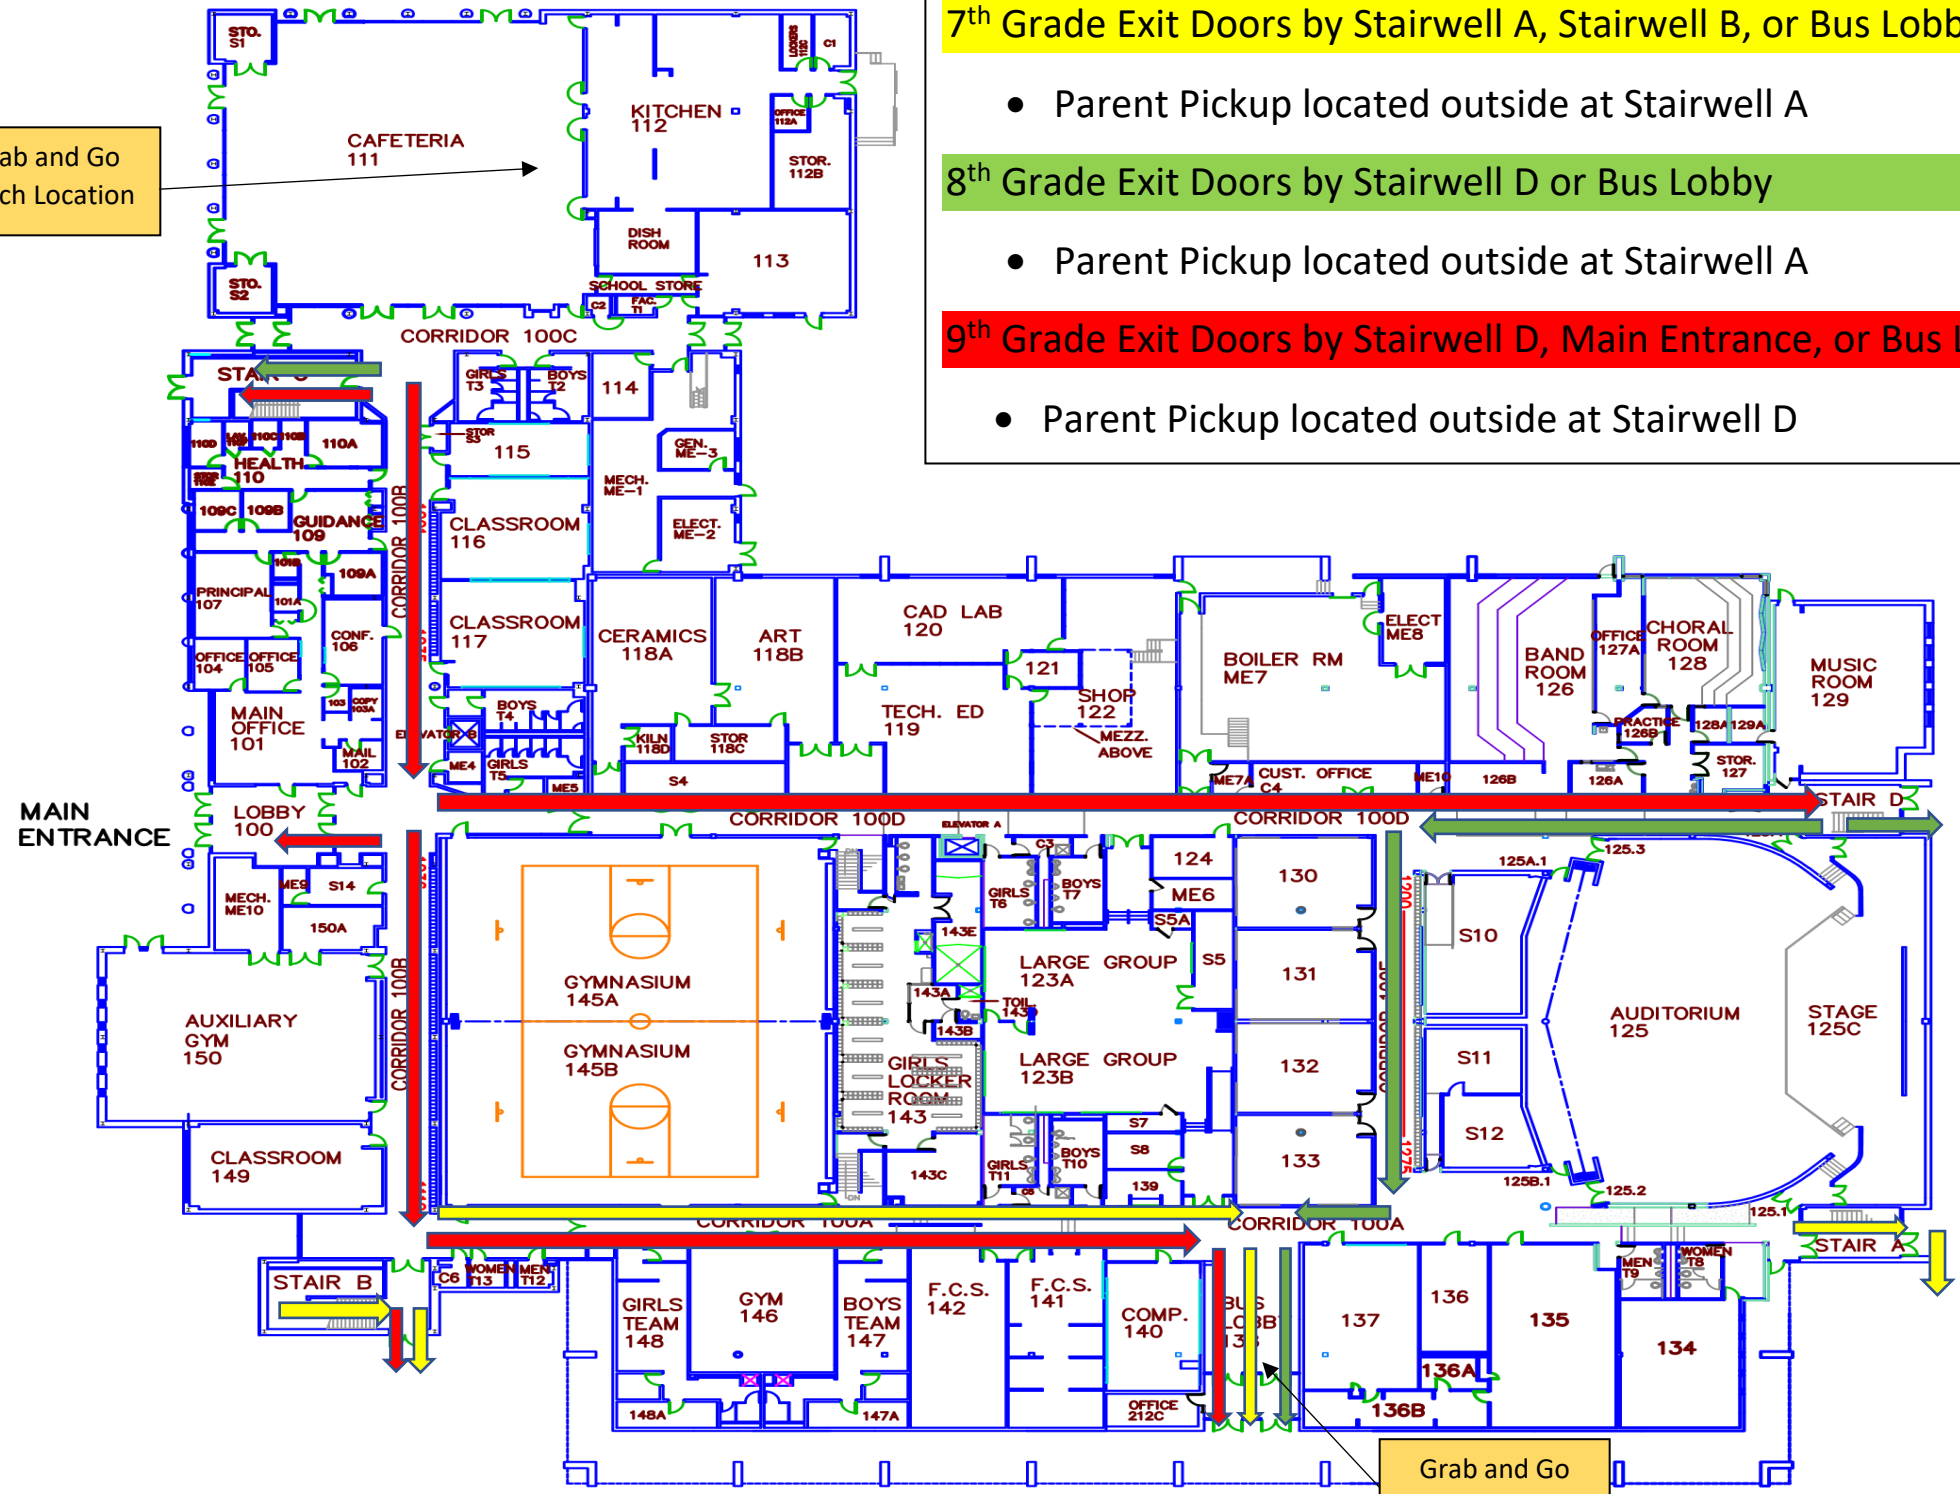

Student Dismissal to Bus or Parent Pickup

Grab and Go Lunch Location

- 7th Grade Exit Doors by Stairwell A, Stairwell B, or Bus Lobby
 - 8th Grade Exit Doors by Stairwell D or Bus Lobby
 - 9th Grade Exit Doors by Stairwell D, Main Entrance, or Bus Lobby
- Parent Pickup located outside at Stairwell A
 - Parent Pickup located outside at Stairwell A
 - Parent Pickup located outside at Stairwell D

MEZZANINE LEVEL BOYS LOCKERS

Grab and Go Lunch Location

HOLICONG MIDDLE SCHOOL
FIRST FLOOR PLAN

HOLICONG MIDDLE SCHOOL
 SECOND FLOOR PLAN