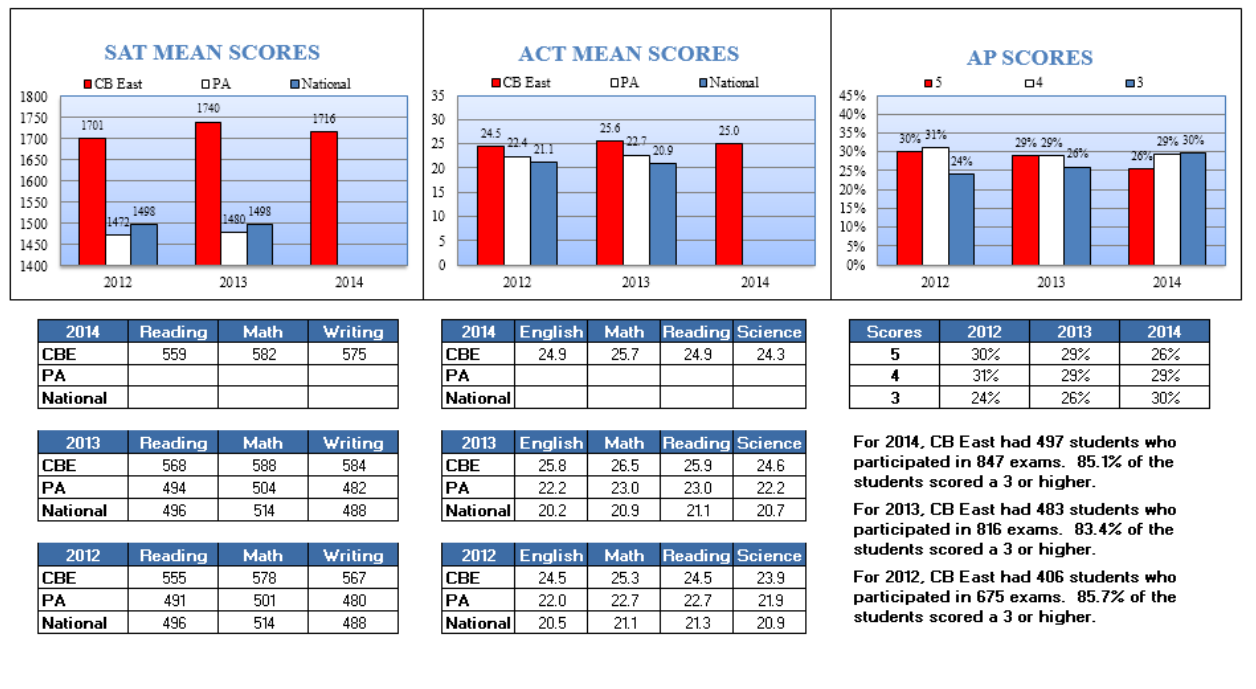

College Entrance Exam Performance

National Merit Scholars

Class of 2014
Commended 11
Semi-Finalist 4
Finalists 4
Winners 1

Class of 2013
Commended 24
Semi-Finalist 8
Finalists 7
Winners 2

For 2014, CB East had 497 students who participated in 847 exams. 85.1% of the students scored a 3 or higher.

For 2013, CB East had 483 students who participated in 816 exams. 83.4% of the students scored a 3 or higher.

For 2012, CB East had 406 students who participated in 675 exams. 85.7% of the students scored a 3 or higher.

Class of 2014 College Admissions & Post-Secondary Plans

83.2% Attending 4 Year College/University
8.7% Attending 2 Year/Community College/Nursing
4.9% Permanent Employment
0.9% Entering Military Service