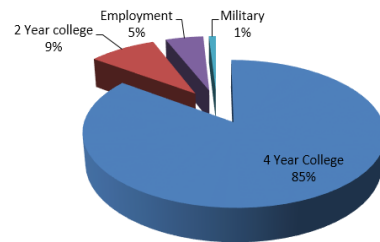

College/University Acceptances